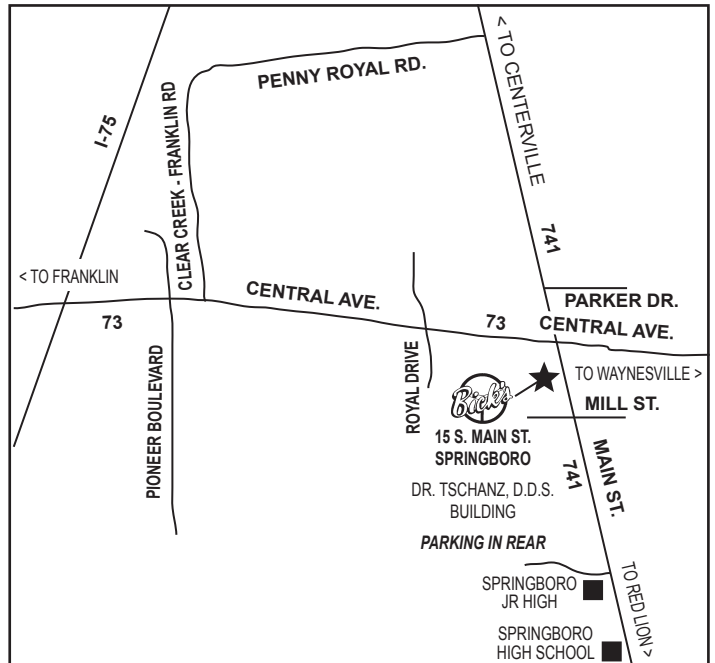

Springboro Location Classroom Times

BICK'S DRIVING SCHOOL OF SPRINGBORO
15 South Main Street • Springboro, Ohio 45066
(937) 748-2594 • (513) 423-7288 MAIN OFFICE

AM TIMES

First Session 9:00 AM - 11:00 AM
Second Session 11:15 AM - 1:15 PM

BICK'S DRIVING SCHOOL OF SPRINGBORO
15 South Main Street • Springboro, Ohio 45066
(937) 748-2594 • (513) 423-7288 MAIN OFFICE

You may start your classes at ANY of the 12 sessions and they do not have to be taken in sequence.