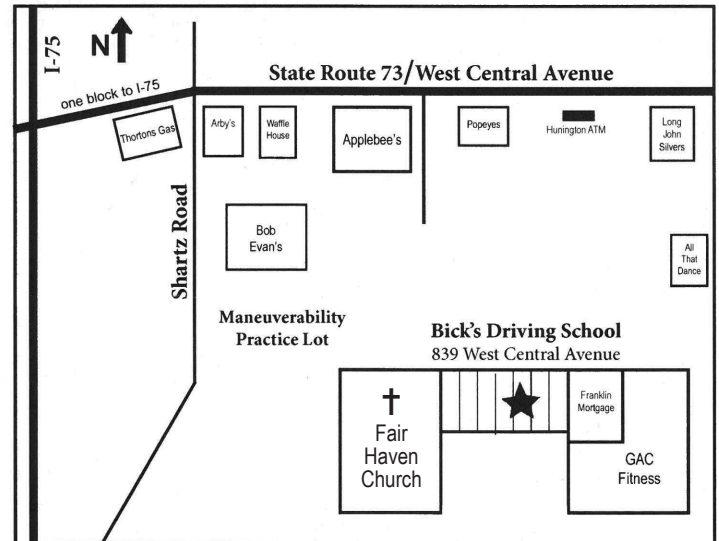

Springboro Location Classroom Times

BICK'S DRIVING SCHOOL OF SPRINGBORO
 839 West Central Avenue • Midway Business Park
 Springboro, Ohio 45066
 (937) 748-2594
 (513) 423-7288 MAIN OFFICE

AM TIMES

First Session.....9:00 AM - 11:00 AM
 Second Session.....11:15 AM - 1:15 PM

www.bicksdrivingschool.com

BICK'S DRIVING SCHOOL OF SPRINGBORO
 839 West Central Avenue • Midway Business Park
 Springboro, Ohio 45066

We recommend you arrive 30 minutes early for your first class.